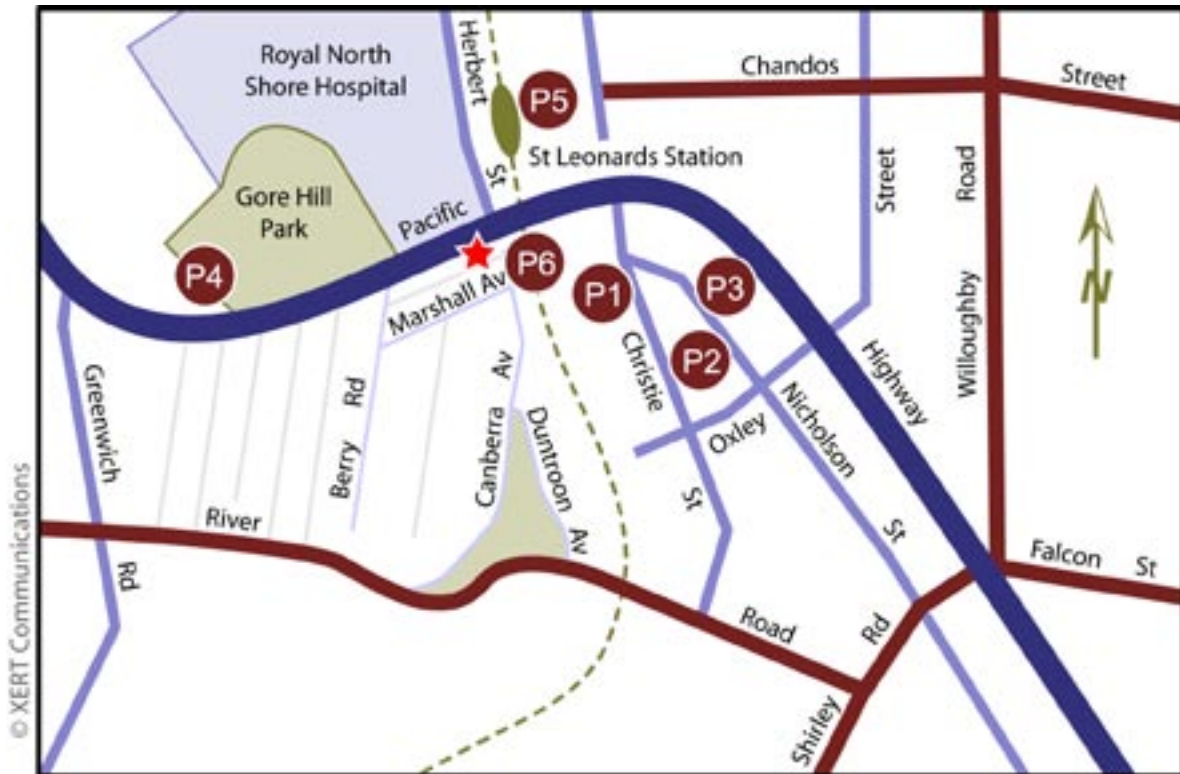

## Location Map

★ **We are here**

***Upstairs, above the NAB***

- P1** Kings Parking: 80 Christie St, St Leonards
- P2** Wilson Parking: 55 Christie St, St Leonards
- P3** Wilson Parking: 486-494 Pacific Hwy, St Leonards
- P4** Pacific Hwy Parking: Access on Pacific Hwy, heading to the City. (No access north towards Chatswood.) Entry is a driveway just near the St Leonards suburb sign. This is the most economical parking.
- P5** Chandos St Parking: Chandos St, St Leonards (behind the Forum building)
- P6** Canberra Avenue: Strictly 1 hour street parking

**Map References:** Gregory's: 315 C6  
UBD: 21 L11  
Sydney: 35 C18